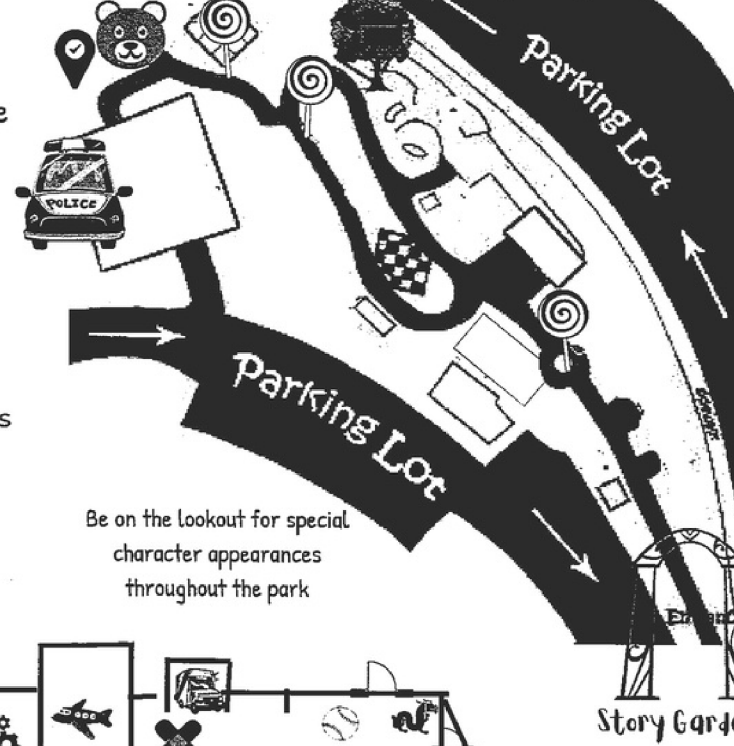

ross park ZOO

1. Story Hour at Imagination Forest
2. Paper Ghost Craft
3. Game Station
4. Coloring and Face painting
5. Take and Make Bookmark Station
6. Palm Oil Education
7. Halloween Maze
8. Pumpkin Bowling
9. Bounce Houses (Weather Permitting)
10. Pumpkin Painting and Silly Spider Craft
11. MC Lisa Cruz
12. Snack Area

Discovery center

- Halloween Handprint Cards - Haunted Hallows
- Wheel of Discovery - Theater
- Pumpkin Bowling - Theater
- Ghost Lollipops - Studio 60
- Monster Smash Bags - Widgets & Gadgets
- Skeleton Puzzle - Ambulance

Story Garden

- Healthy Halloween Treat - Celebration Tree
- Trick or Treat- Three Bears House
- Trick or Treat - Pirate ship

Legend

- Bathrooms

- Check in

- Rest Area

- Activity

- Food:
Kids Commons

- Treats

- First Aid

Be on the lookout for special character appearances throughout the park

Museum Map

WELCOME