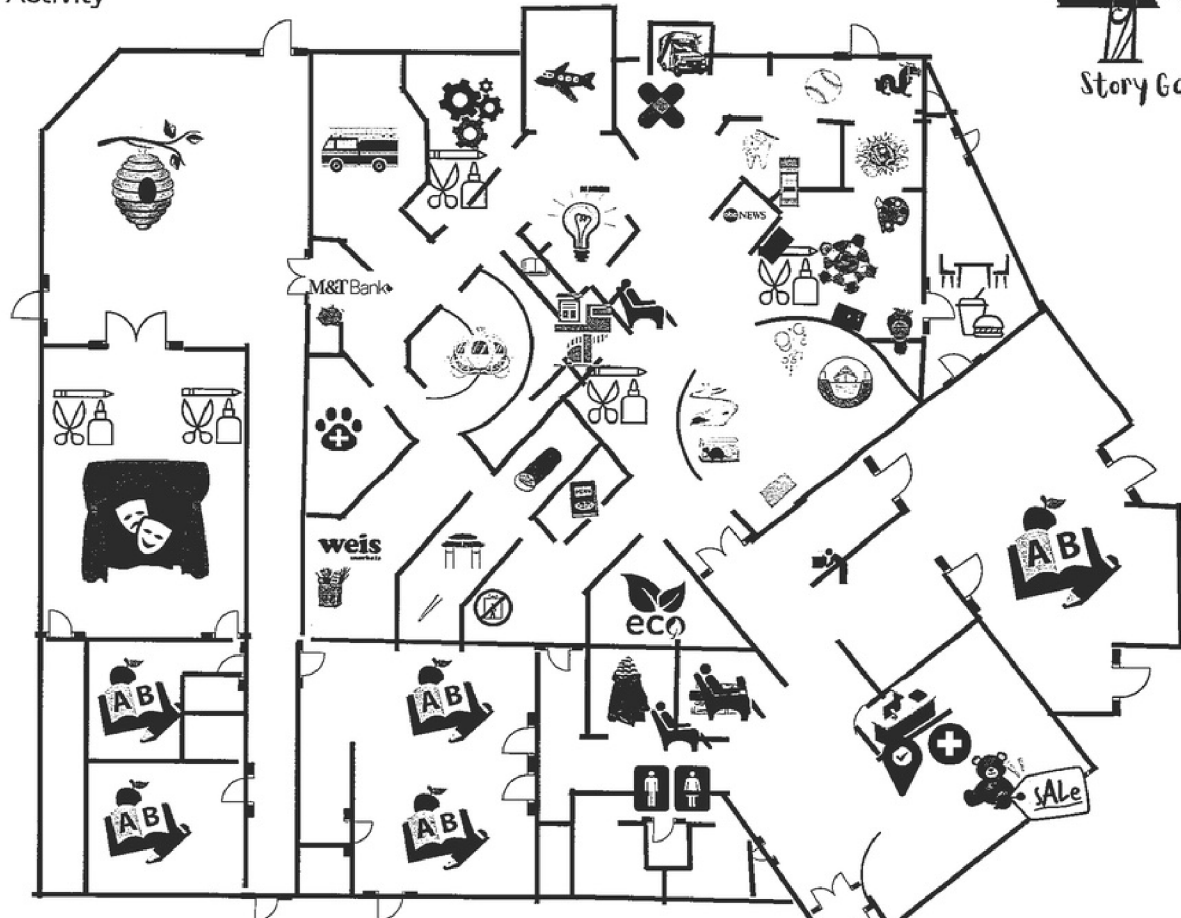

ross park ZOO

1. Story Hour at Imagination Forest
2. Paper Ghost Craft
3. Game Station
4. Coloring and Face painting
5. Take and Make Bookmark Station
6. Palm Oil Education
7. Halloween Maze
8. Pumpkin Bowling
9. Bounce Houses (Weather Permitting)
10. Pumpkin Painting and Silly Spider Craft
11. MC Lisa Cruz
12. Snack Area

Discovery center

- Halloween Handprint Cards - Haunted Hallows
- Wheel of Discovery - Theater
- Pumpkin Bowling - Theater
- Ghost Lollipops - Studio 60
- Monster Smash Bags - Widgets & Gadgets
- Skeleton Puzzle - Ambulance

Story Garden

- Healthy Halloween Treat - Celebration Tree
- Trick or Treat- Three Bears House
- Trick or Treat - Pirate ship

Legend

- Bathrooms

- Check in

- Rest Area

- Activity

- Food:
Kids Commons

- Treats

- First Aid

Be on the lookout for special character appearances throughout the park

Museum Map

WELCOME